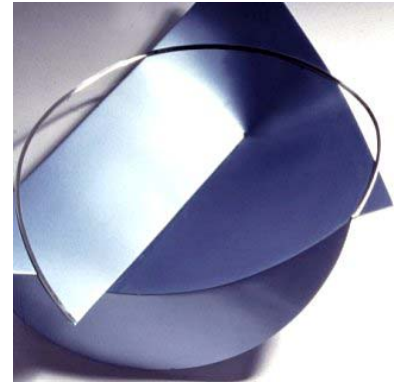

Square Dish
£1600

Silver Teapot
Price: £3000

Bowl
Price available on request

Christopher Perry

Date of Birth:

Awards:

Commissions:

Education: 1999-2000 University of Central England, Masters of Arts. Jewellery, Silverware and Related products 1994 - 1997 Sheffield Hallam University, BA (Hons) 2:1 Three Dimensional Design. Specialising in metalwork and Jewellery 1990 - 1994 Parkwood College Sheffield, City & Guilds Advanced silversmithing. Specialising in smallwork and hand raising